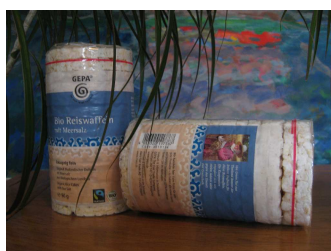

### **Package #2 only XXX bg**

1 x Pack of coffee Organico \*Mild\* (from Mexico) 250g

1 x Pack of chocolate Mascao \*Cappuccino\* 100g

1 x Angel handcraft made.

Please note that the angel could be different than the angel on the picture.

**Package #3 only XXX bg**

1 x Pack of waffles of rice 90g

1 x Chocolate Boli 30g

1 x Pack of green tea \*Mint\* 40g

1 x Angel handcraft made.

Please note that the angel could be different than the angel on the picture.

**Package #4 only XXX bg**

1 x Orange marmalade 230g

1 x Mandarine marmalade 230g

1 x Angel handcraft made.

Please note that the angel could be different than the angel on the picture.

**Package #5 only XXX bg**